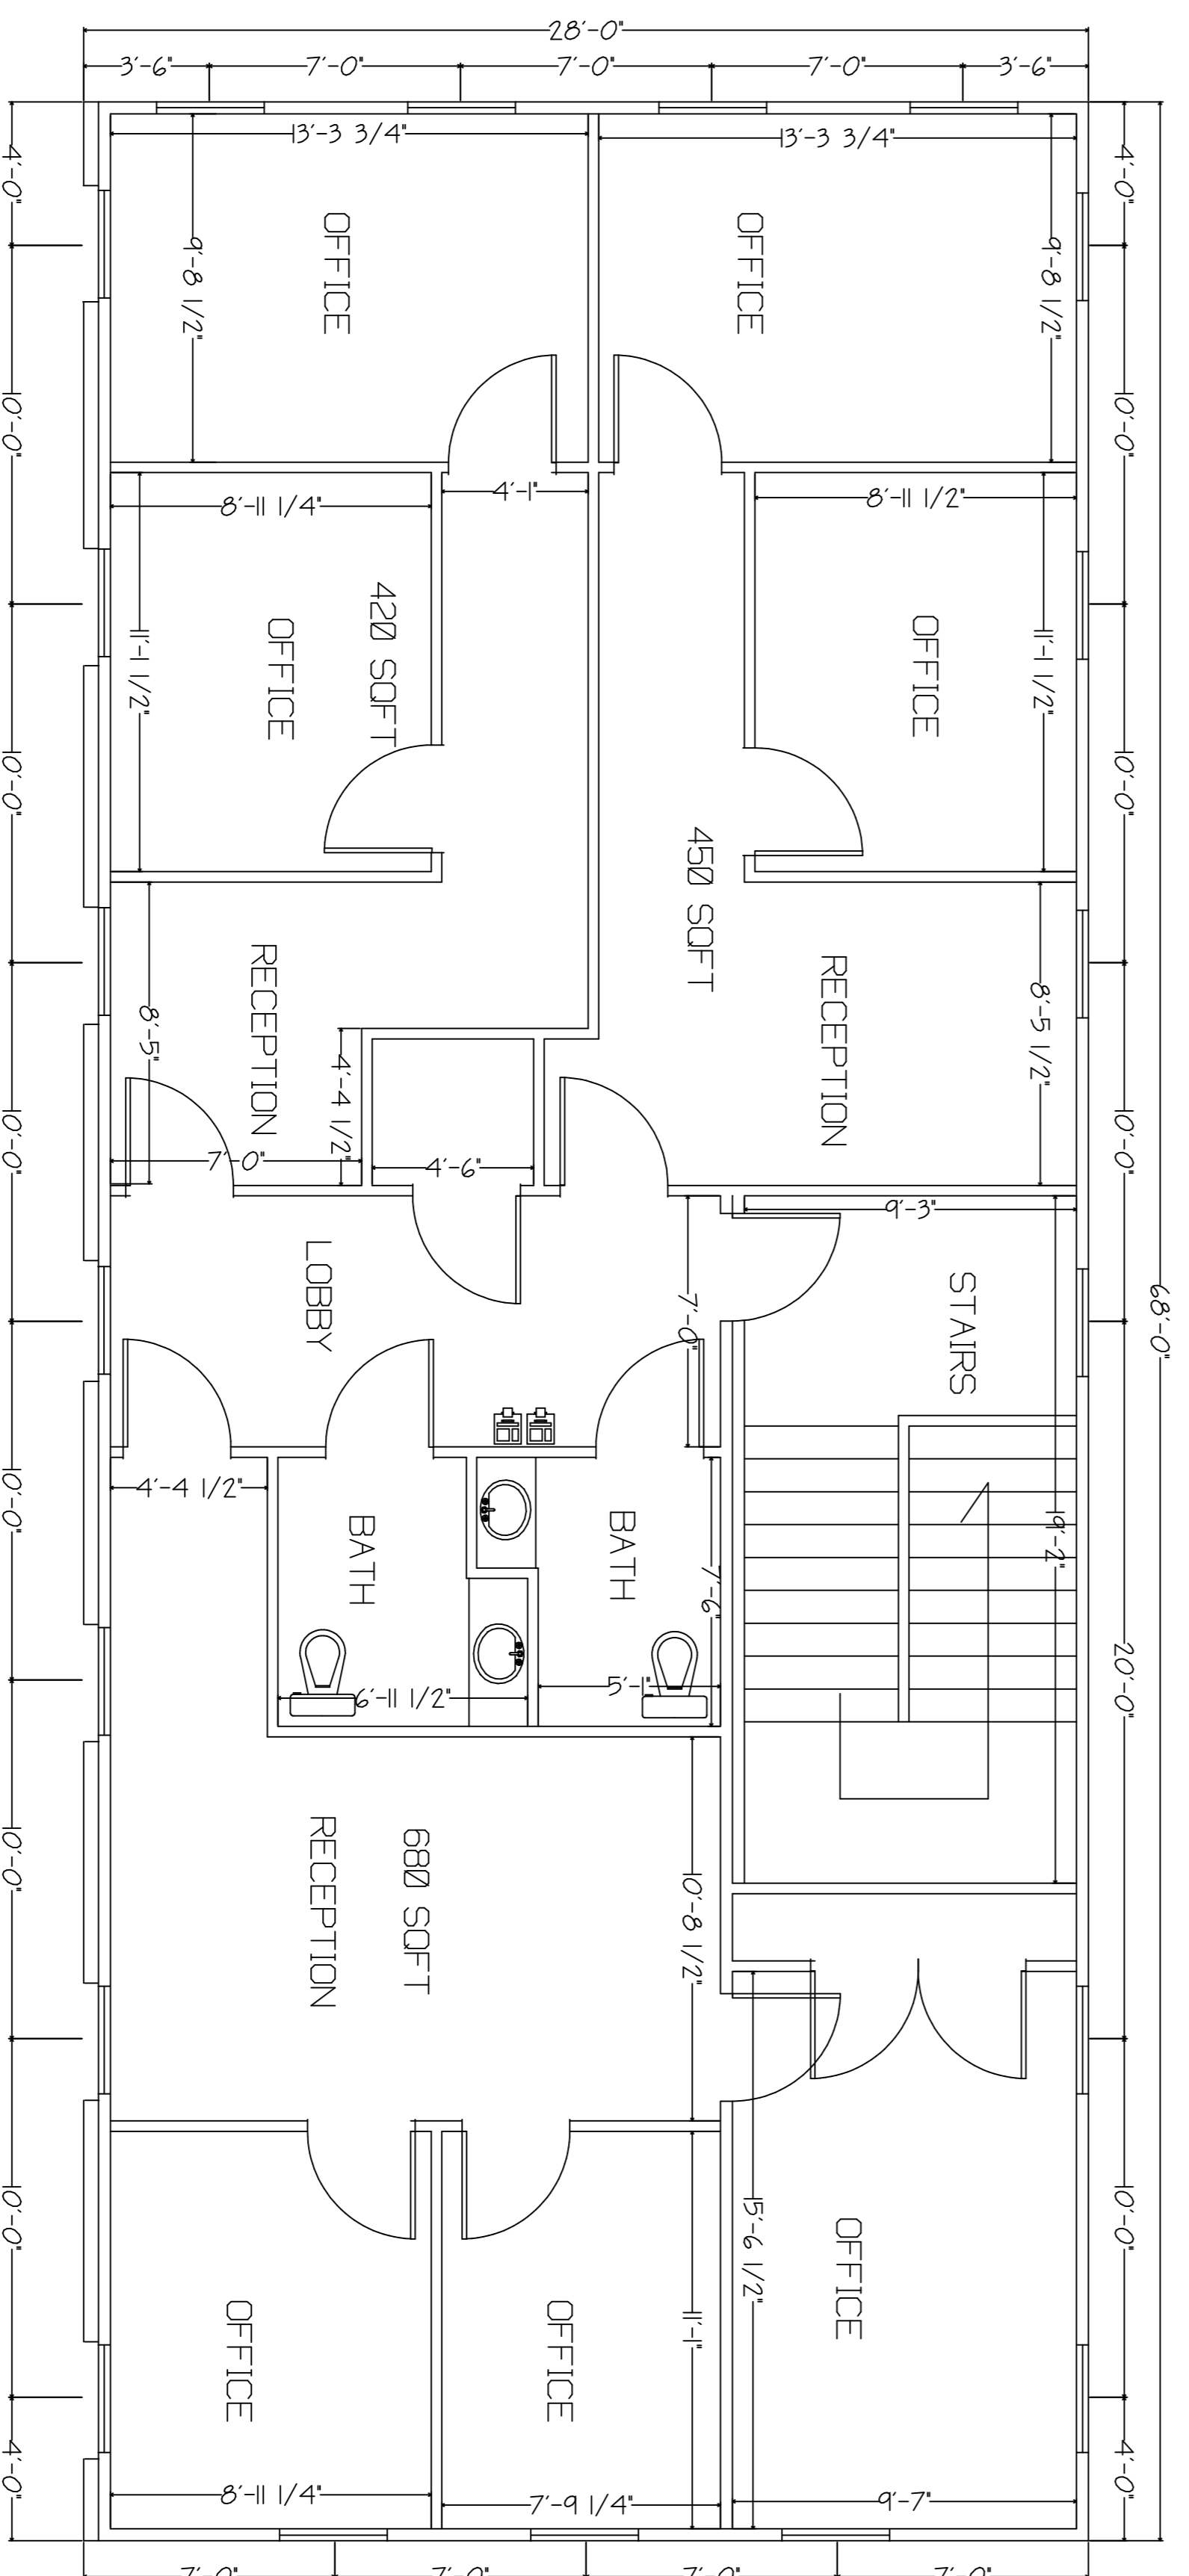

First Floor Plan

Scale 1/4"=1'

Second Floor Plan

Scale 1/4"=1'

THIS PLAN WAS DESIGNED FOR

13805 VILLAGE MILL

THIS PLAN DESIGNED BY

NetCaddDrafting