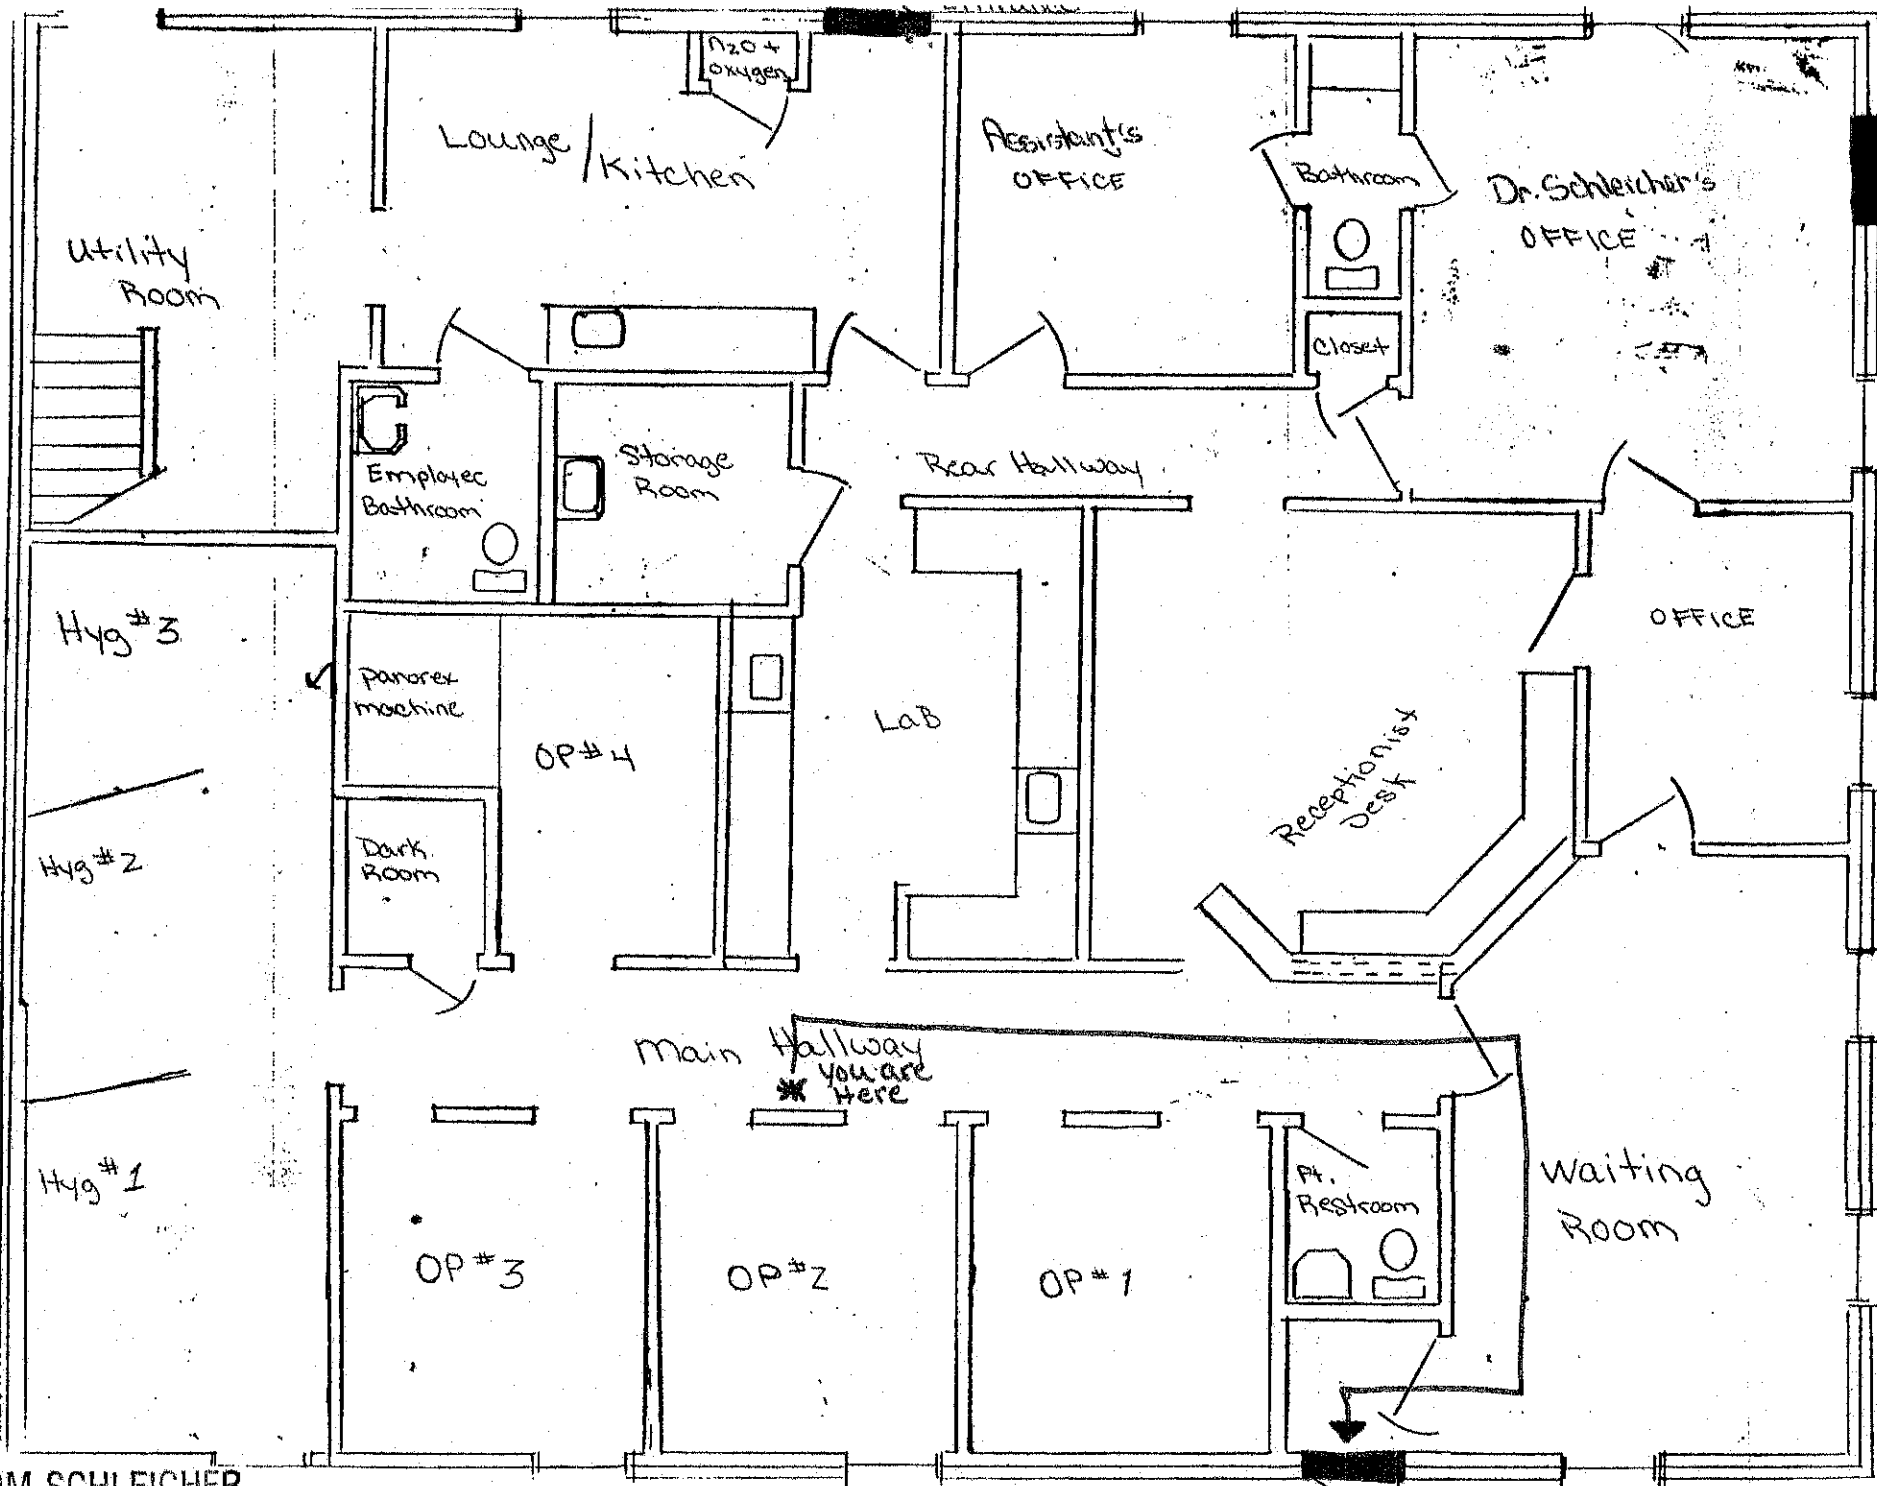

Fire Exit

DR. TOM SCHLEICHER
3630 BOULEVARD
COLONIAL HEIGHTS, VA 23834